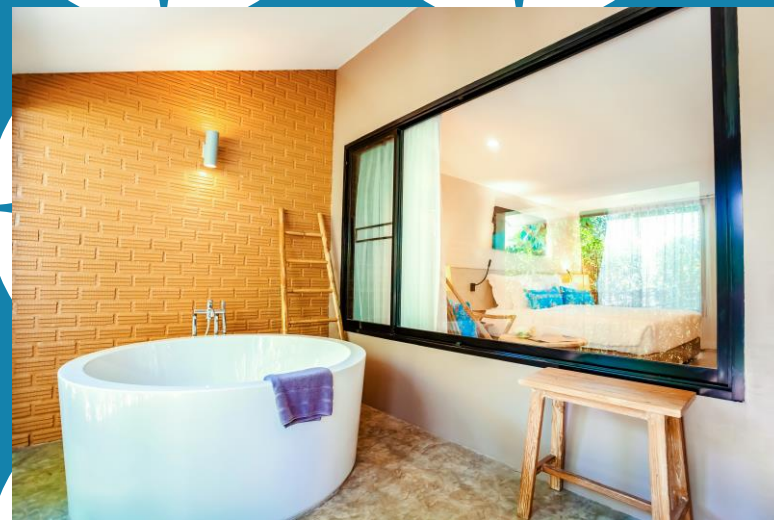

**ICBC (THAI) X DEEVANA
HOTELS & RESORTS**

ICBC 

Everyday Rewards

GRAND DELUXE ROOM
USE 350,000 POINT

Deevana
Krabi Resort 

ICBC 
Everyday Rewards

DELUXE ROOM
USE 350,000 POINT

Deevana
Patong Resort & Spa

ICBC 

Everyday Rewards

DELUXE ROOM
USE 350,000 POINT

ICBC 
Everyday Rewards

DELUXE ROOM
USE 350,000 POINT

ICBC 
Everyday Rewards

DELUXE ROOM
USE 350,000 POINT

RAMADA[®]
BY WYNDHAM
PHUKET DEEVANA