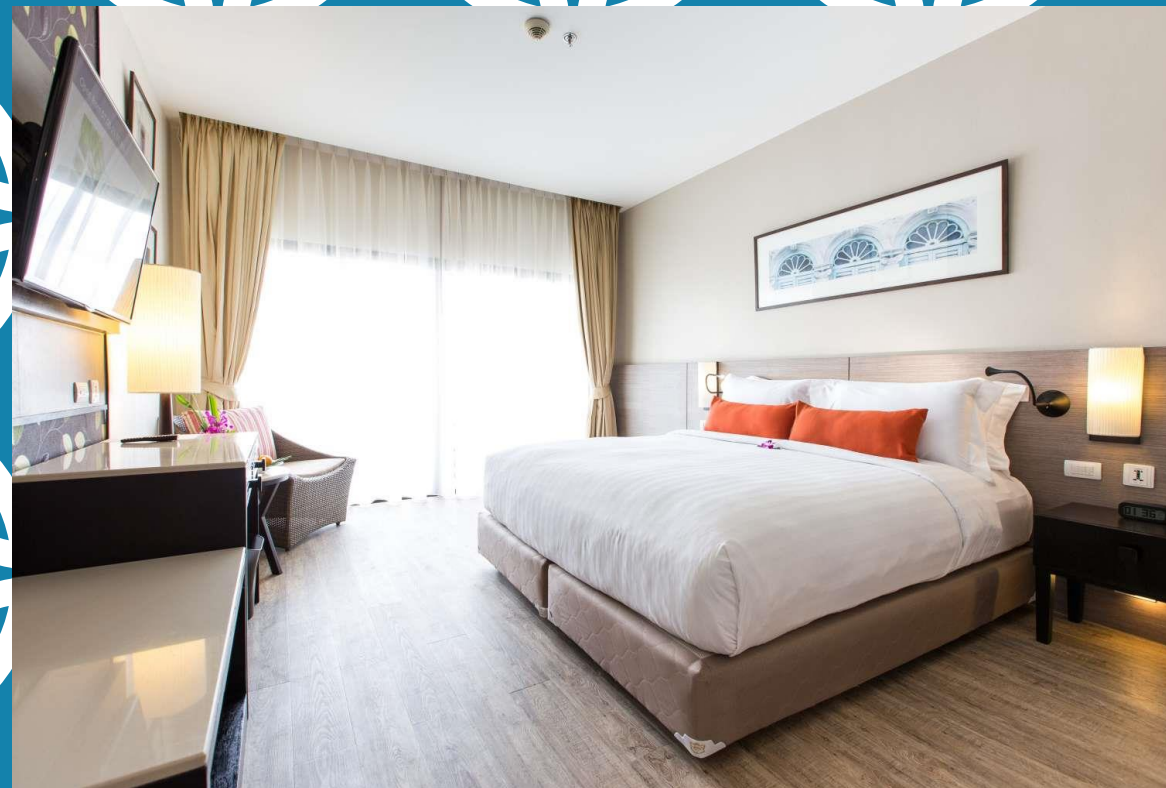

**ICBC (THAI) X DEEVANA
HOTELS & RESORTS**

ICBC 

Everyday Rewards

GRAND DELUXE ROOM
USE 350,000 POINT

Deevana
Krabi Resort 

ICBC 
Everyday Rewards

DELUXE ROOM
USE 350,000 POINT

Deevana
Patong Resort & Spa

ICBC 

Everyday Rewards

DELUXE ROOM
USE 350,000 POINT

ICBC 
Everyday Rewards

DELUXE ROOM
USE 350,000 POINT

ICBC 
Everyday Rewards

DELUXE ROOM
USE 350,000 POINT

RAMADA[®]
BY WYNDHAM
PHUKET DEEVANA