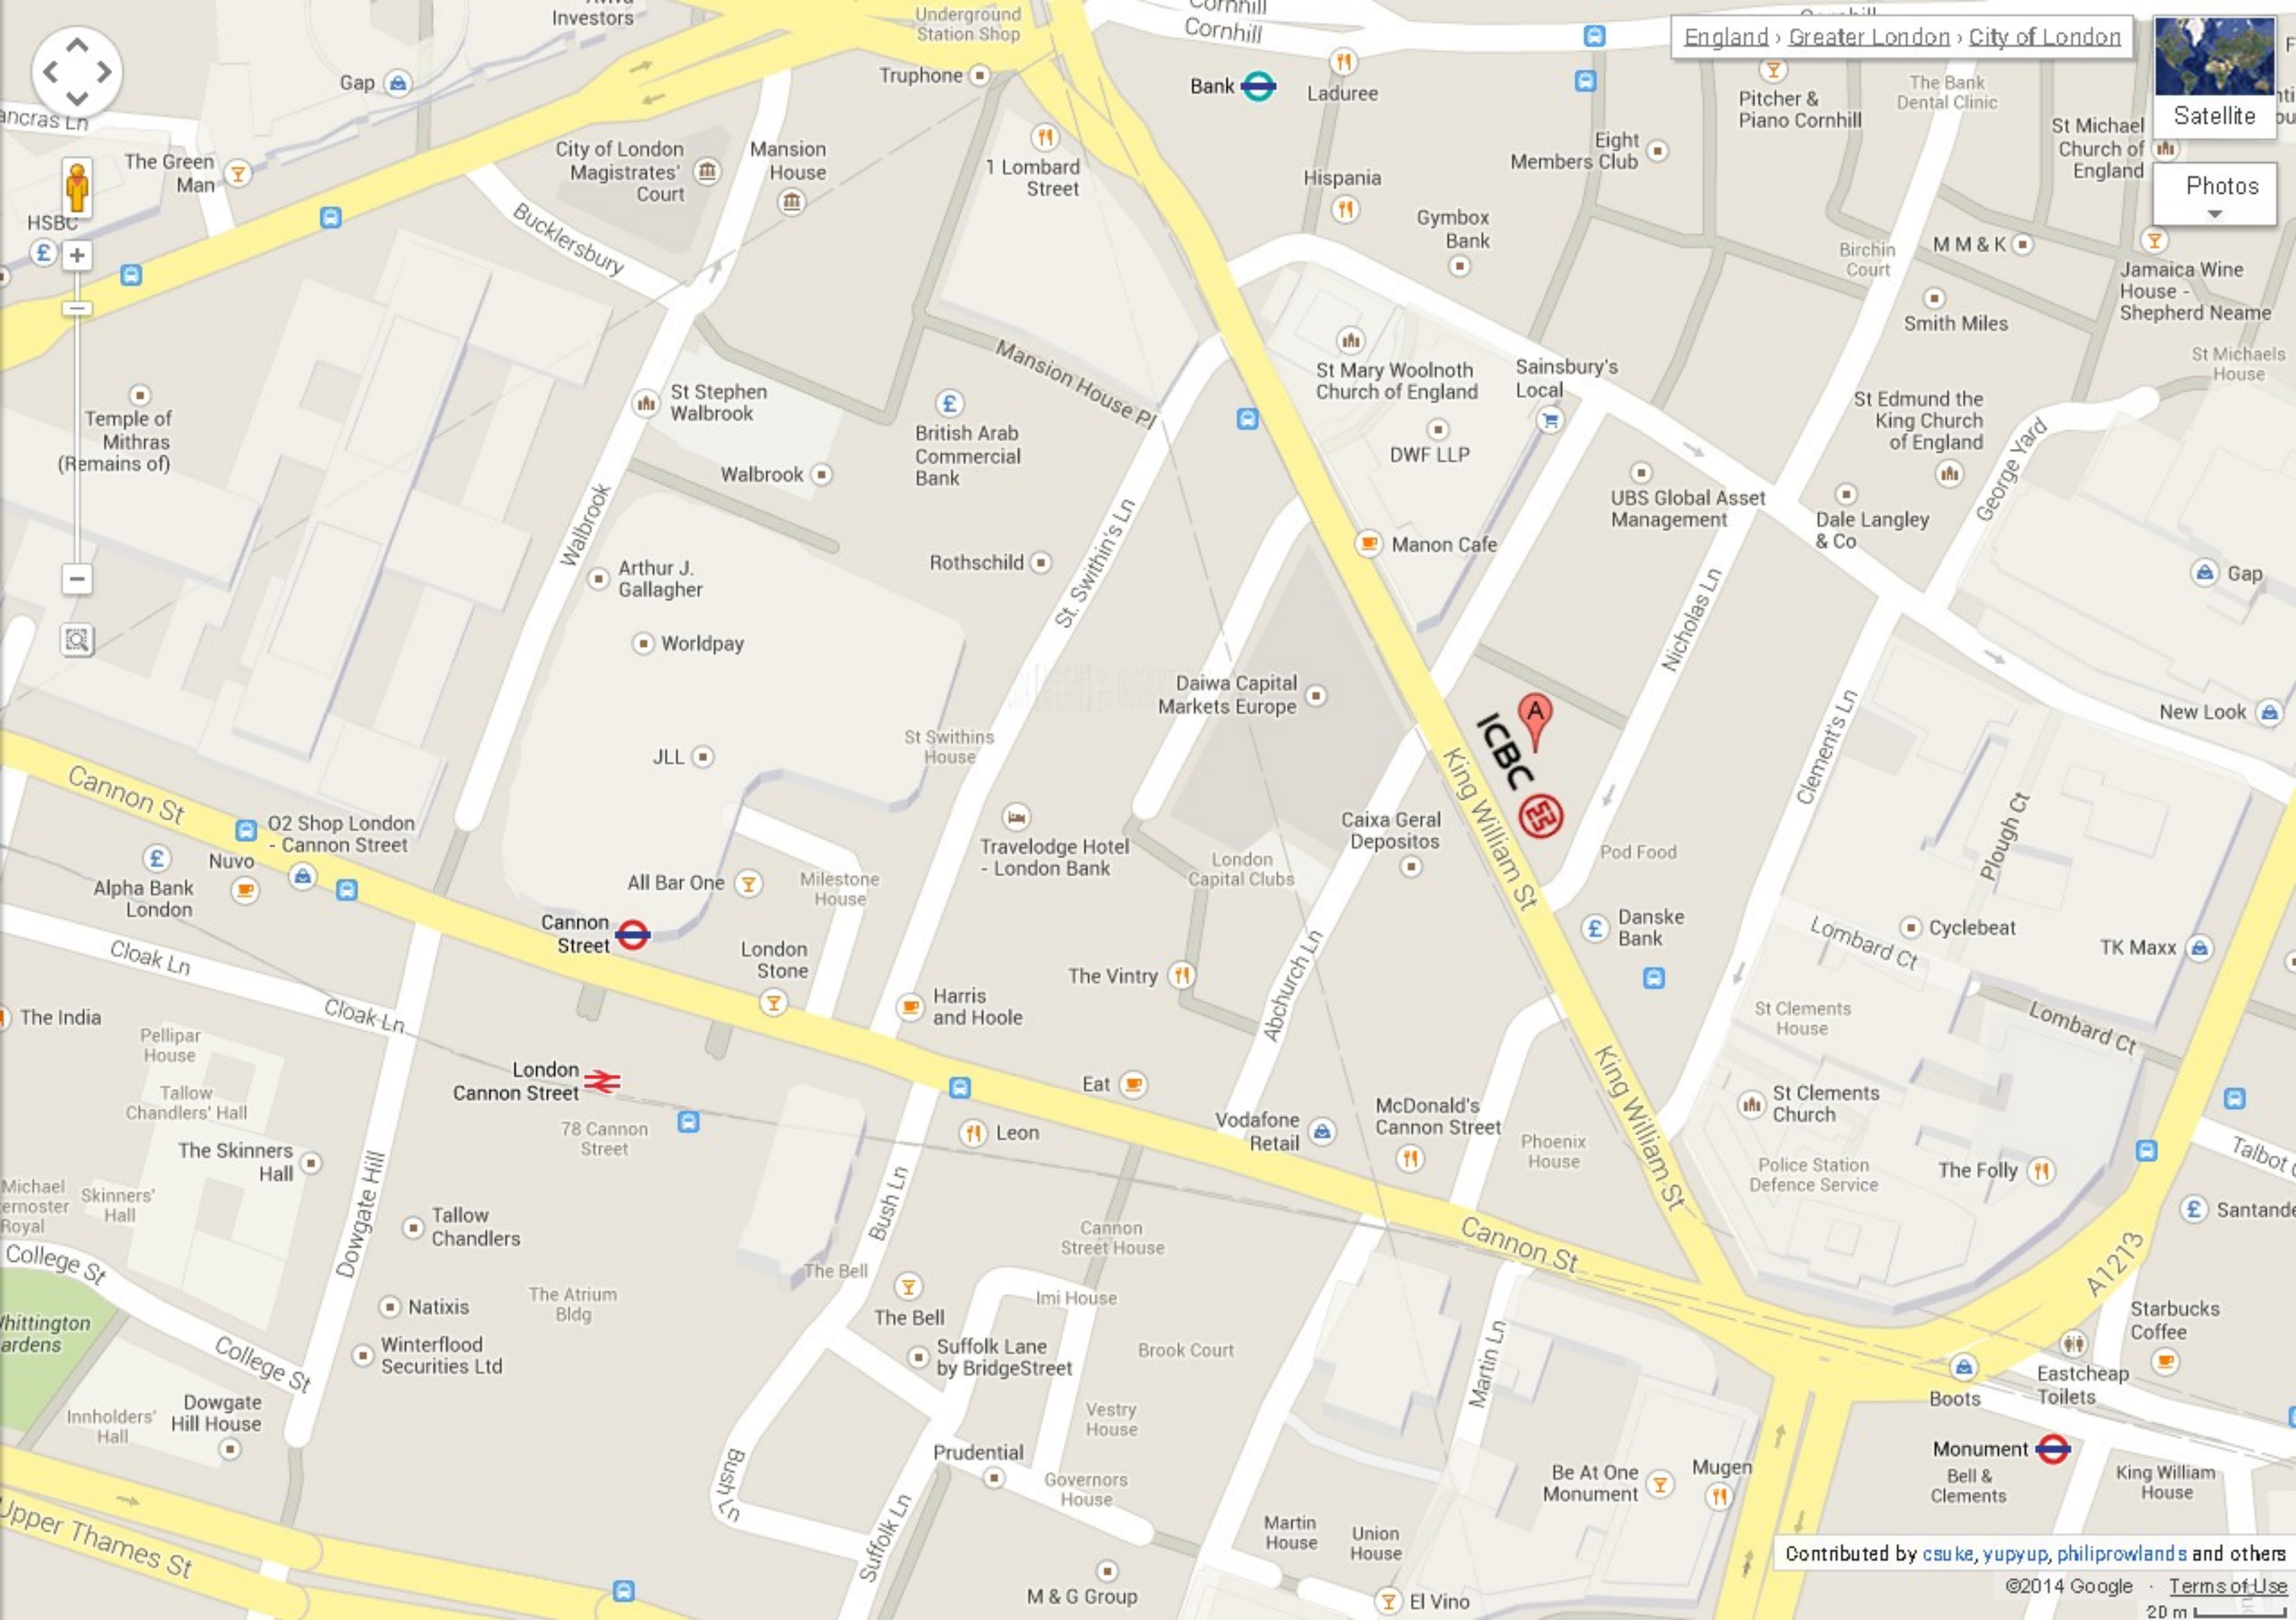

How to get to ICBC in London

Satellite

Photos

ICBC (London) plc
81 King William Street
EC4N 7BG
TEL: 020-7397 8888

B U S Nearest bus routes

King William Street 21 43 133 501
Bank D9 11 15B 21 23 26
Cheapside 8 22B 25 501
Cannon Street 15 17 521

RAIL Nearest rail stations

Cannon Street London Bridge
Moorgate Fenchurch Street

UNDERGROUND Nearest underground stations

Bank: Northern, Central, Waterloo and City Line, DLR (Exit 6)
Monument/Cannon Street: District, Circle (Towards King William Street Direction)
London Bridge: Jubilee, Northern (Towards London Bridge)

PARKING Public car parks are available at

Baynard House car park: Queen Victoria Street, London, EC4V 4BQ 24hours
Tower Hill car park: 50 Lower Thames Street, London, EC3R 6DT 24 hours